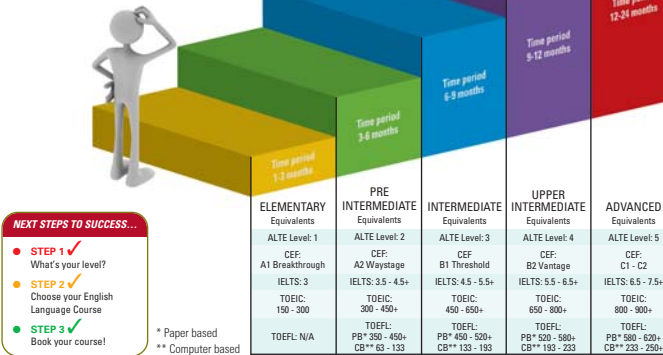

#### Extra Costs

Materials - Only first course textbook is included in Materials fee.  
 Bank Transfer Charge - Please note that for bank transfers, the payer is responsible for all charges.  
 Credit Card charges - Credit card payments are subject to a 3% surcharge.  
 Express Mail Service - worldwide courier mail charge £70 - £90 (tariff subject to change for certain areas).  
 For student houses and residences, students must pay a security deposit on arrival.  
 Student Houses £150 - £400 cash Residences £350 - £500

## What's your Level?

Our courses are flexible to help you achieve your objectives.  
 The average time for students to complete one level is 2 - 3 months.

#### Shane Global English Language Levels