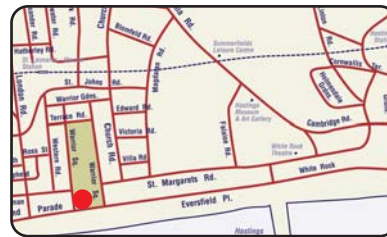

Hastings School

Phone: +44 (0)14 2471 2000
Fax: +44(0)14 2420 0012
Email: hastings@shaneglobal.com

CONTACT US

Shane Global Language Centres (UK),
59 South Molton Street,
London, England, W1K 5SN
United Kingdom
Phone: +44 (0) 20 7499 8533
Fax: +44 (0) 20 7499 9374
Email: uk@shaneglobal.com

Please see our terms and conditions and enrolment procedure in our brochure or online at www.shaneglobal.com
Please note, all fees are subject to change without notice.